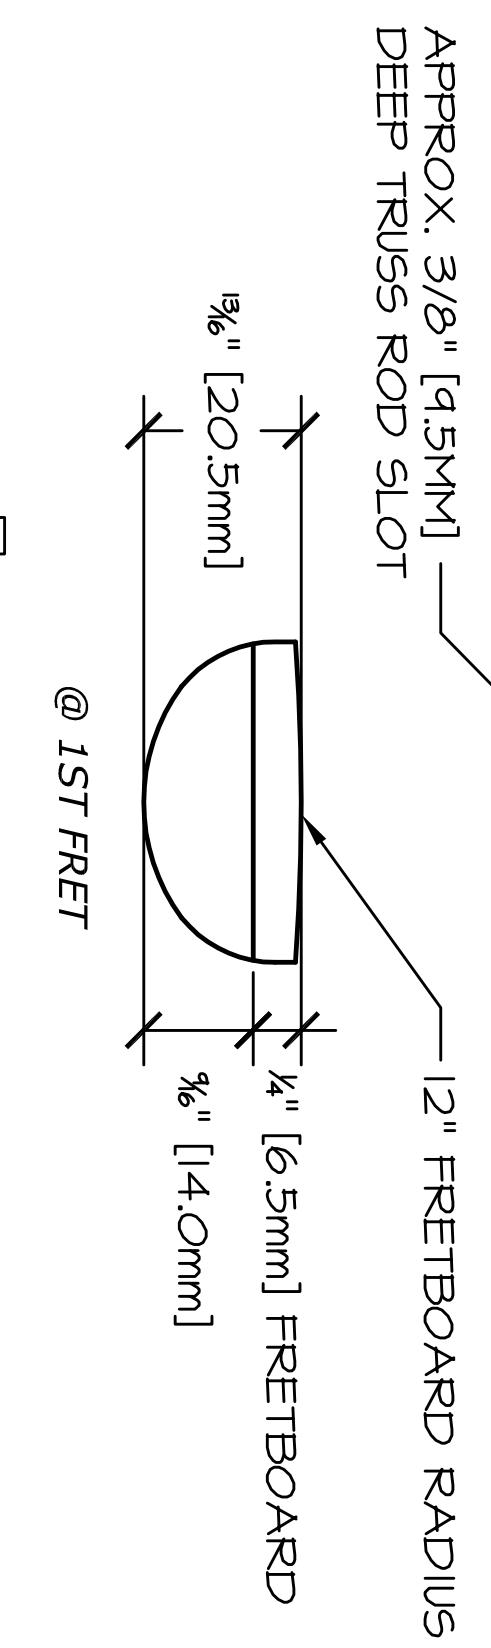

Fret Position Chart
25.5" Scale (647.7mm)

Fret	Dist. From Nut	
1	1.431in.	36.353mm
2	2.782in.	70.665mm
3	4.057in.	103.051mm
4	5.261in.	133.620mm
5	6.397in.	162.473mm
6	7.469in.	189.707mm
7	8.481in.	215.412mm
8	9.436in.	239.675mm
9	10.338in.	262.575mm
10	11.189in.	284.191mm
11	11.992in.	304.593mm
12	12.750in.	323.850mm
13	13.466in.	342.026mm
14	14.141in.	359.182mm
15	14.779in.	375.376mm
16	15.380in.	390.660mm
17	15.948in.	405.087mm
18	16.484in.	418.703mm
19	16.990in.	431.556mm
20	17.468in.	443.687mm
21	17.919in.	455.138mm
22	18.344in.	465.945mm

NUT SLOT:
1/8" [3.2mm] WIDE
3/16" [4.7mm] DEEP

NOTE:
BODY DEPTH: 1 3/4" (44.45mm)
BODY MATERIAL: ALDER