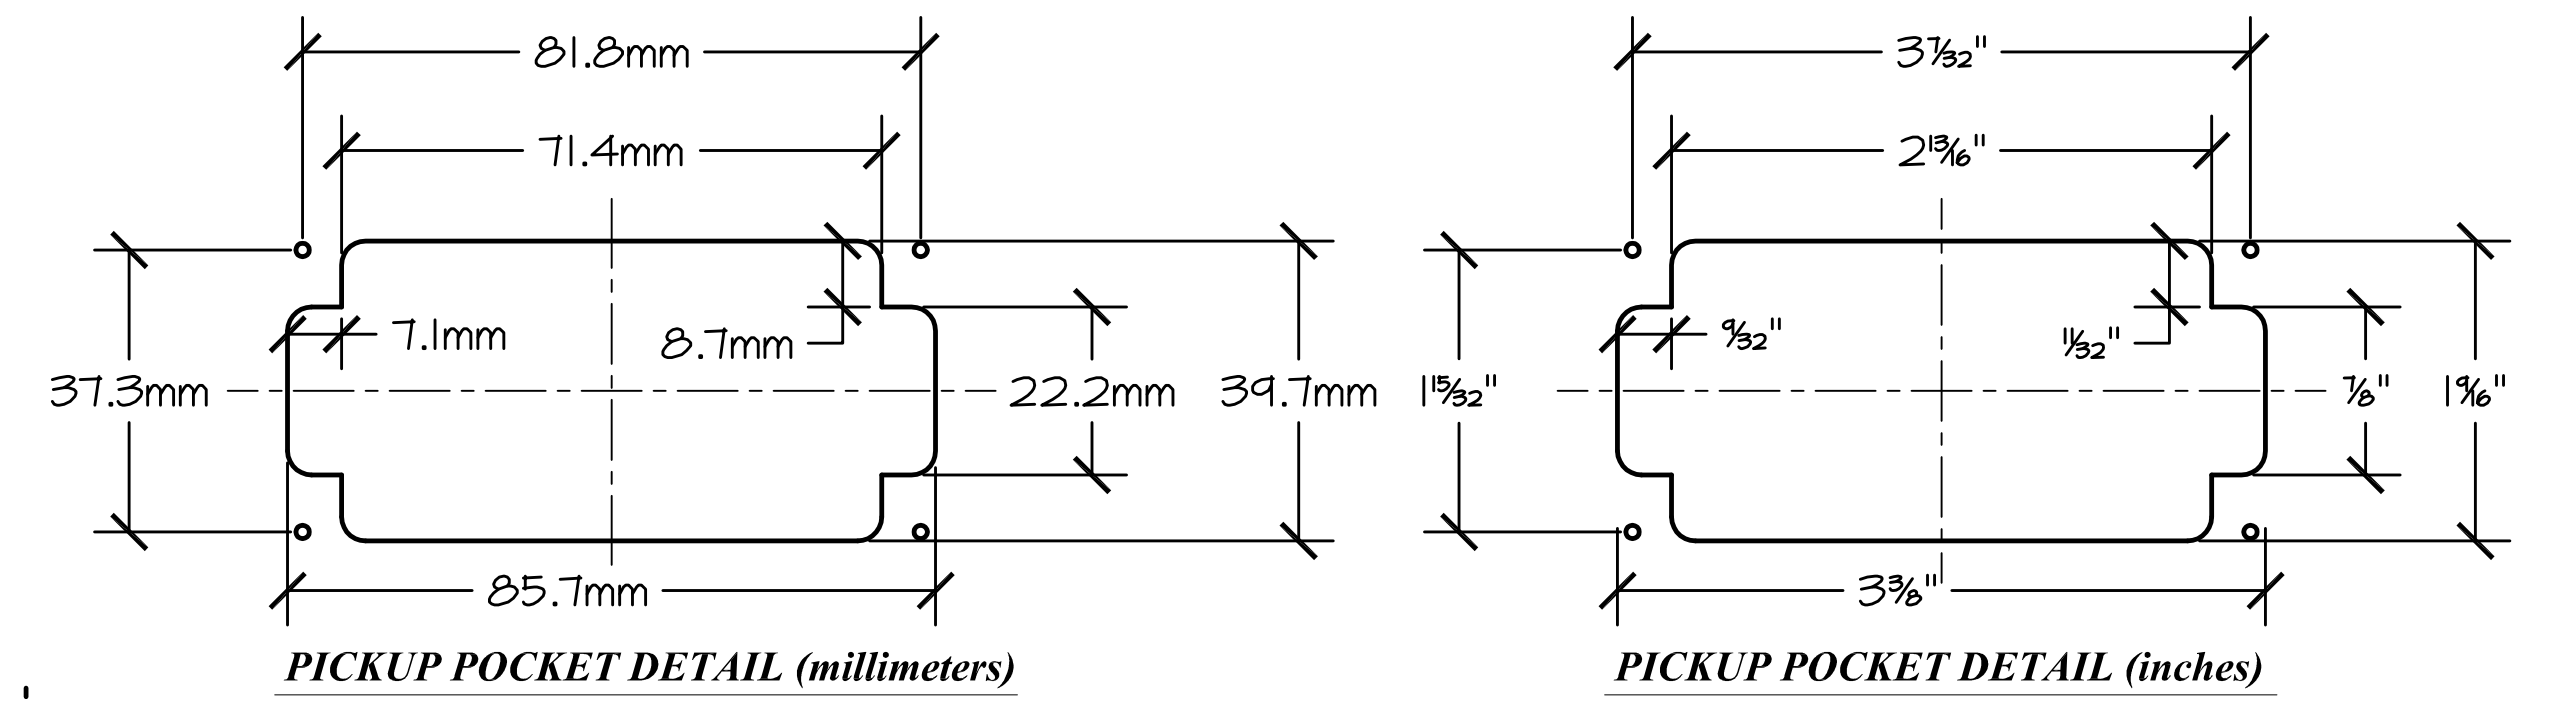

Fret Position Chart
25.5" Scale (647.7mm)

Fret	Dist. From Nut	
1	1.431in.	36.353mm
2	2.782in.	70.665mm
3	4.057in.	103.051mm
4	5.261in.	133.620mm
5	6.397in.	162.473mm
6	7.469in.	189.707mm
7	8.481in.	215.412mm
8	9.436in.	239.675mm
9	10.338in.	262.575mm
10	11.189in.	284.191mm
11	11.992in.	304.593mm
12	12.750in.	323.850mm
13	13.466in.	342.026mm
14	14.141in.	359.182mm
15	14.779in.	375.376mm
16	15.380in.	390.660mm
17	15.948in.	405.087mm
18	16.484in.	418.703mm
19	16.990in.	431.556mm
20	17.468in.	443.687mm
21	17.919in.	455.138mm
22	18.344in.	465.945mm

NUT SLOT:
1/8" [3.2mm] WIDE
3/16" [4.7mm] DEEP

NOTE:
BODY DEPTH: 1 3/4" (44.45mm)
BODY MATERIAL: ALDER