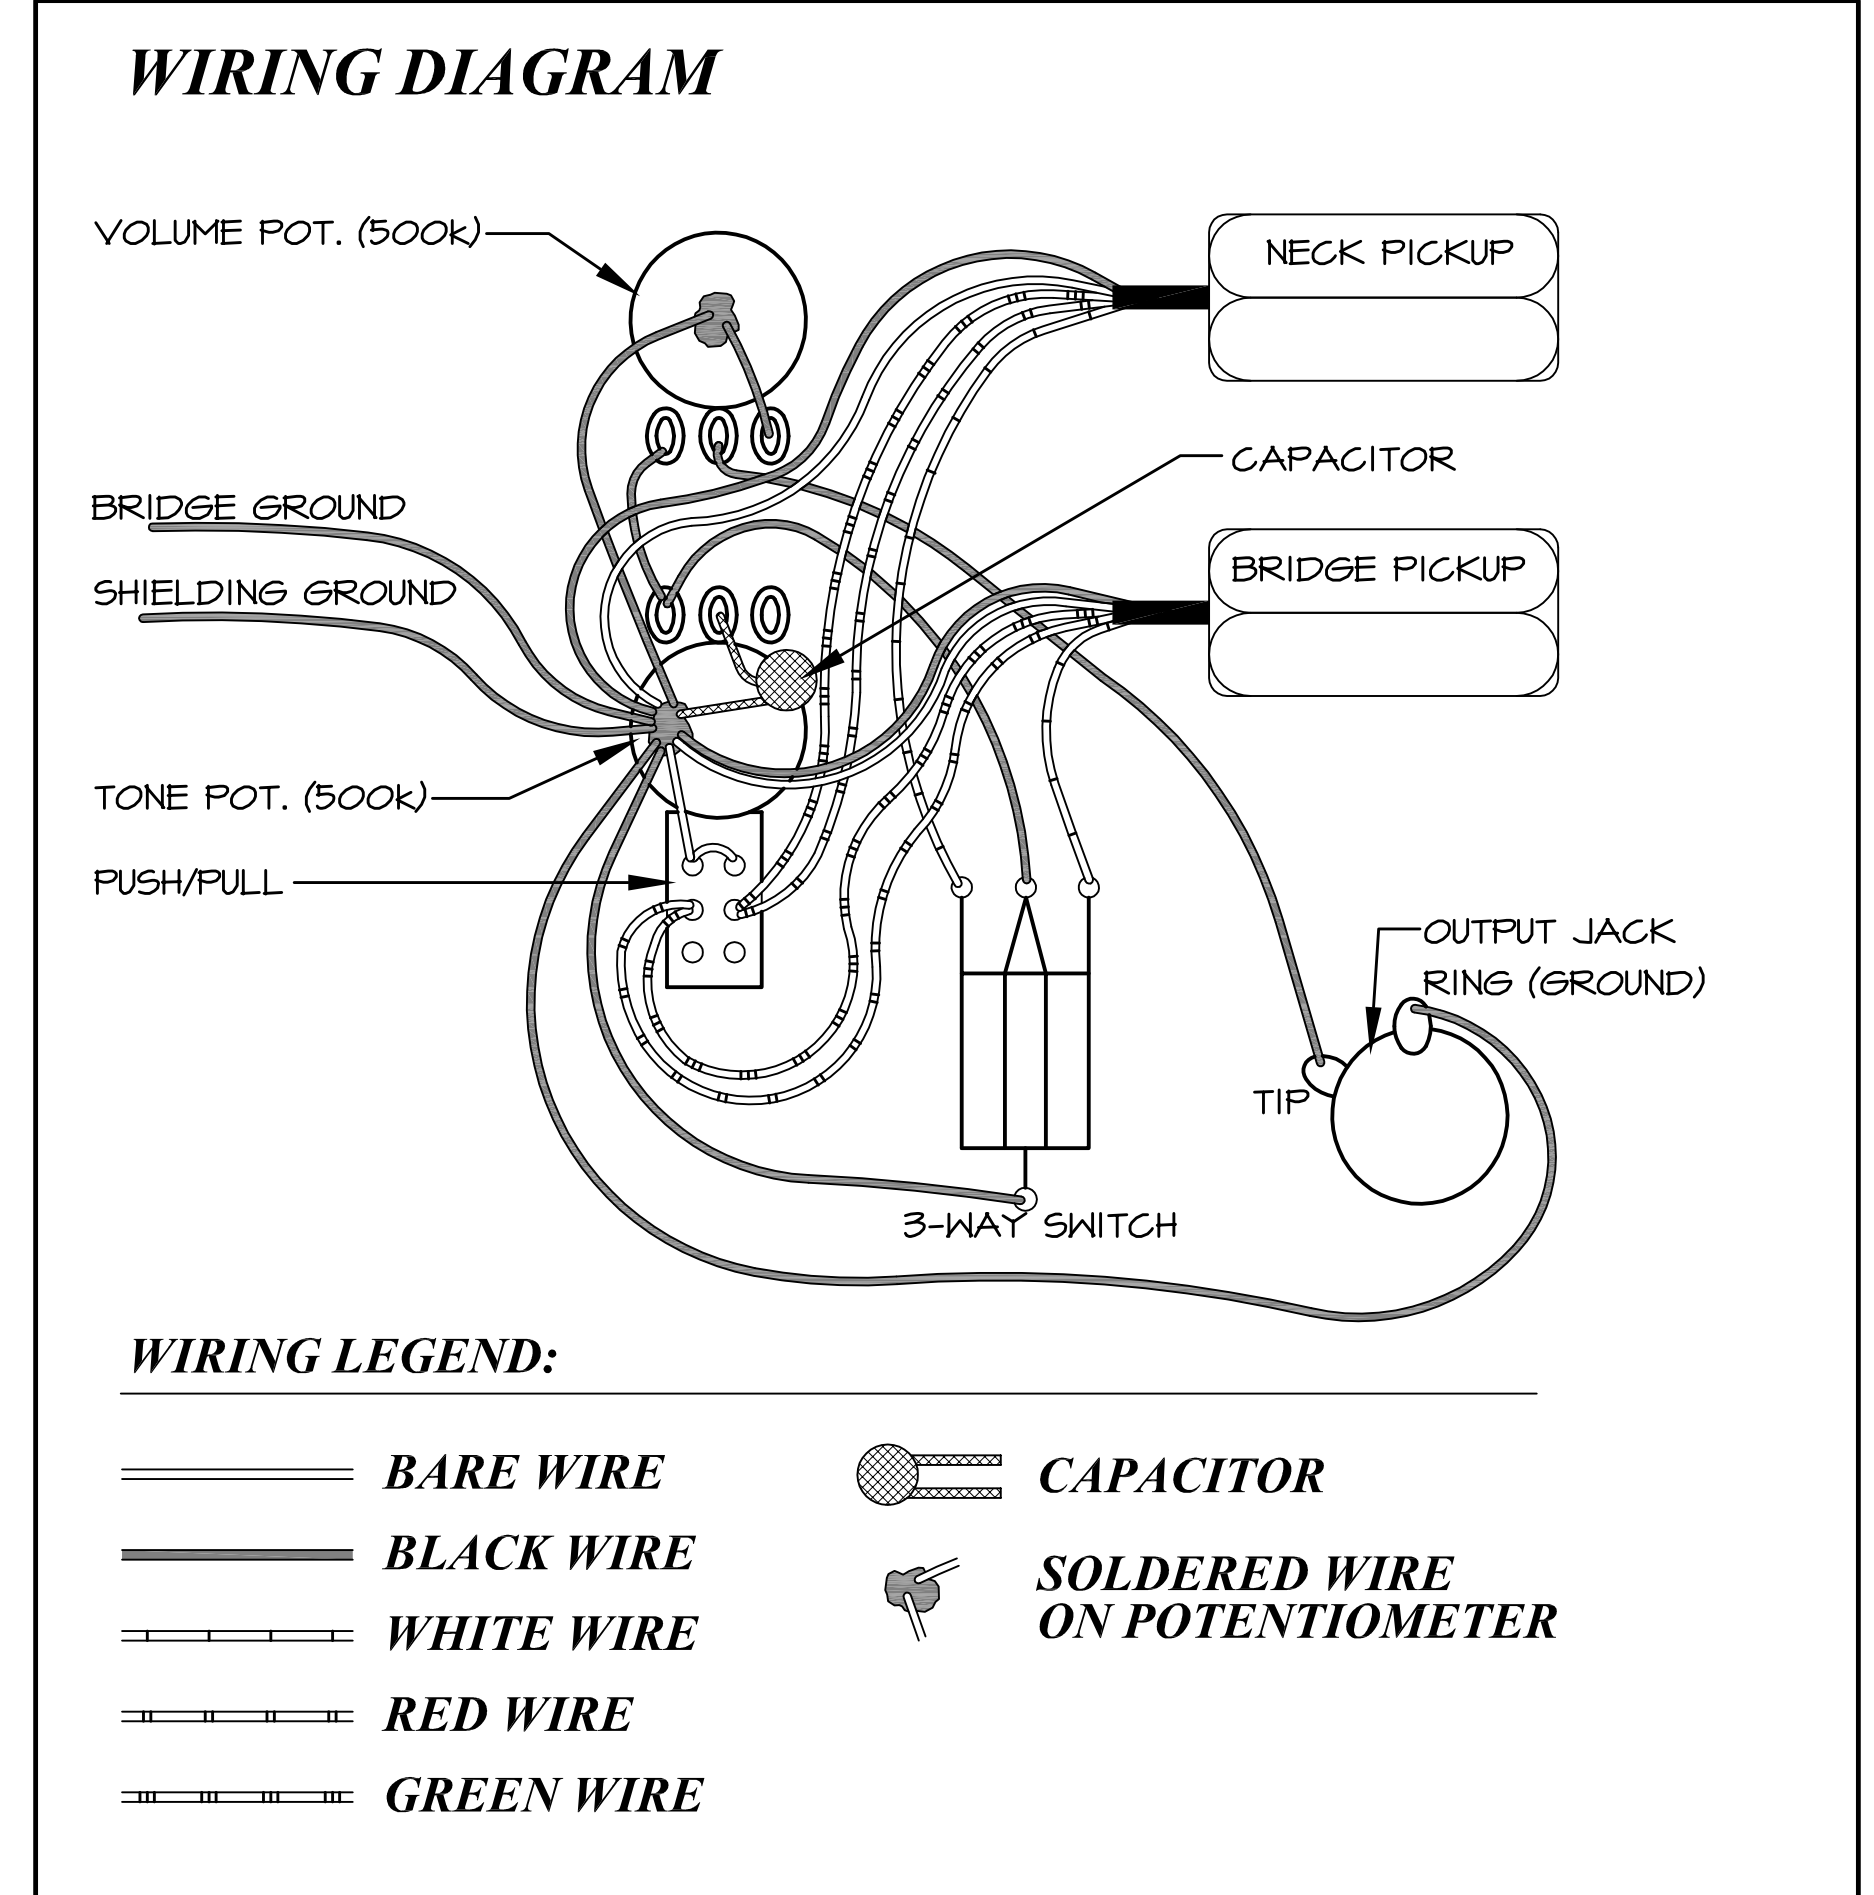

Fret Position Chart
25.5" Scale (647.7mm)

Fret	Dist. From Nut	
1	1.431in.	36.353mm
2	2.782in.	70.665mm
3	4.057in.	103.051mm
4	5.261in.	133.620mm
5	6.397in.	162.473mm
6	7.469in.	189.707mm
7	8.481in.	215.412mm
8	9.436in.	239.675mm
9	10.338in.	262.575mm
10	11.189in.	284.191mm
11	11.992in.	304.593mm
12	12.750in.	323.850mm
13	13.466in.	342.026mm
14	14.141in.	359.182mm
15	14.779in.	375.376mm
16	15.380in.	390.660mm
17	15.948in.	405.087mm
18	16.484in.	418.703mm
19	16.990in.	431.556mm
20	17.468in.	443.687mm
21	17.919in.	455.138mm
22	18.344in.	465.945mm

NUT SLOT:
1/8" [3.2mm] WIDE
3/16" [4.7mm] DEEP

NOTE:
BODY DEPTH: 1 3/4" (44.45mm)
BODY MATERIAL: ALDER