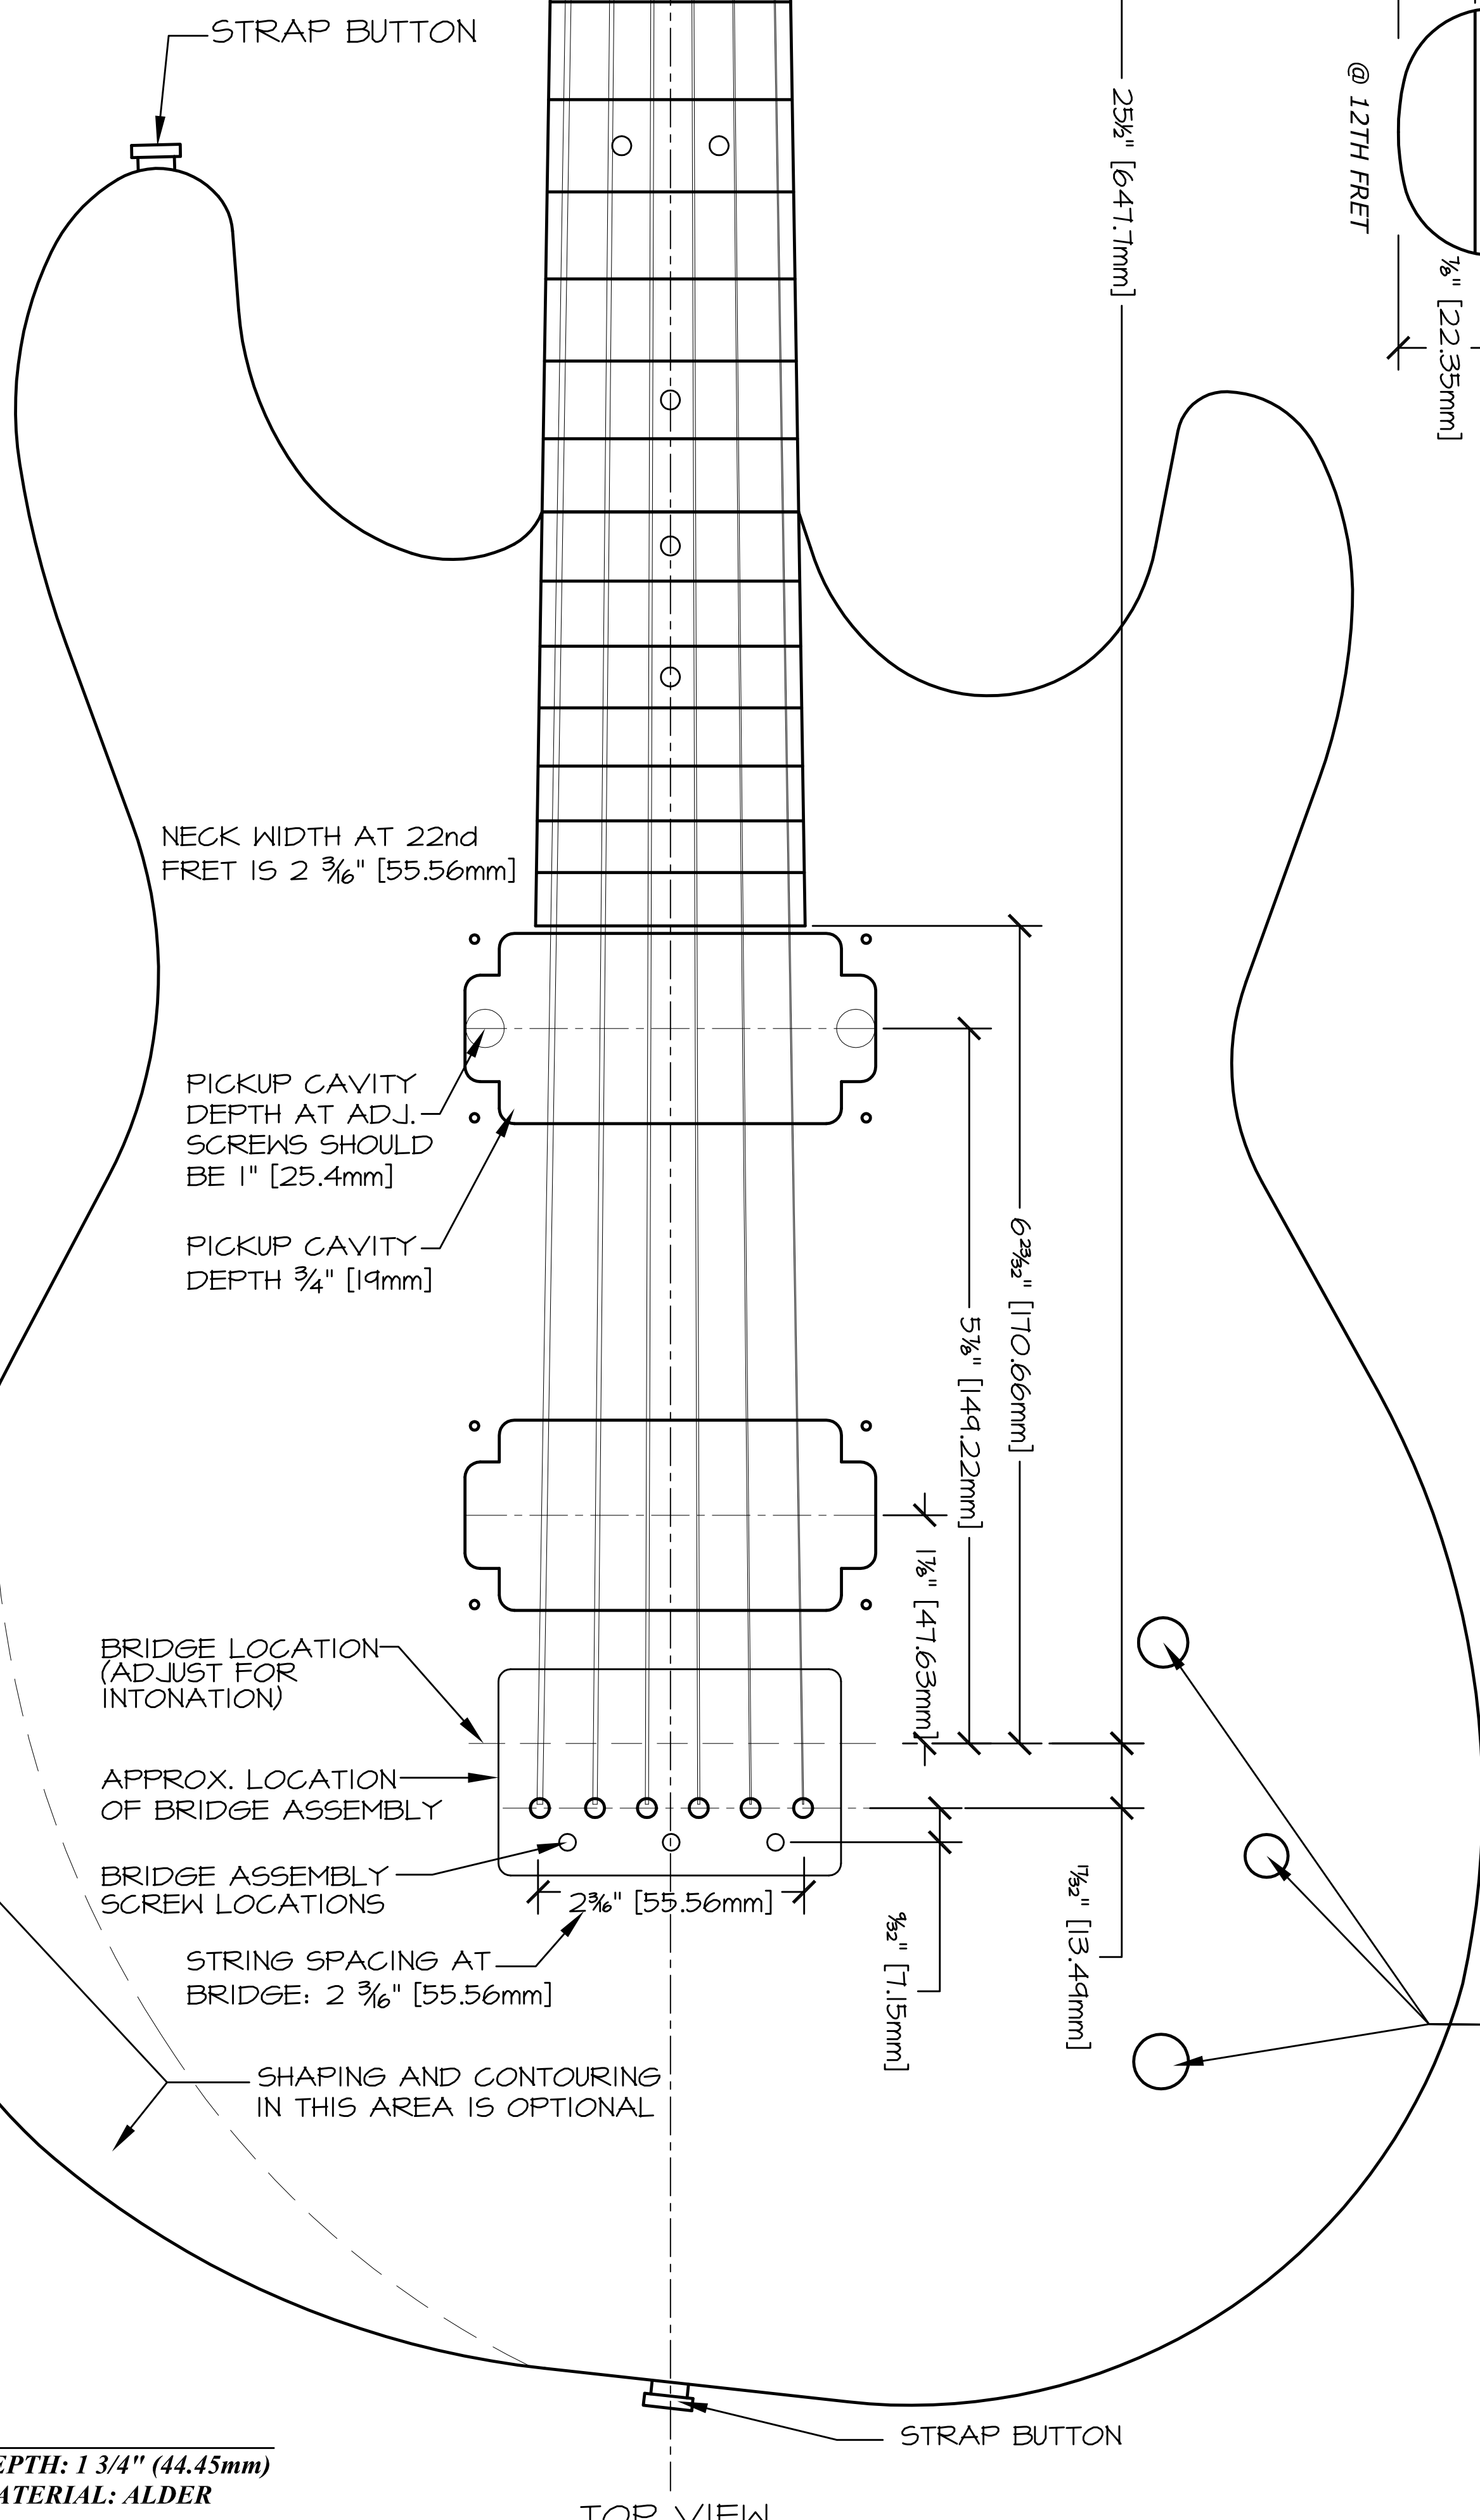

Fret Position Chart
25.5" Scale (647.7mm)

Fret	Dist. From Nut	
1	1.431in.	36.353mm
2	2.782in.	70.665mm
3	4.057in.	103.051mm
4	5.261in.	133.620mm
5	6.397in.	162.473mm
6	7.469in.	189.707mm
7	8.481in.	215.412mm
8	9.436in.	239.675mm
9	10.338in.	262.575mm
10	11.189in.	284.191mm
11	11.992in.	304.593mm
12	12.750in.	323.850mm
13	13.466in.	342.026mm
14	14.141in.	359.182mm
15	14.779in.	375.376mm
16	15.380in.	390.660mm
17	15.948in.	405.087mm
18	16.484in.	418.703mm
19	16.990in.	431.556mm
20	17.468in.	443.687mm
21	17.919in.	455.138mm
22	18.344in.	465.945mm

NUT SLOT:
1/8" [3.2mm] WIDE
3/16" [4.7mm] DEEP

NOTE:
BODY DEPTH: 1 3/4" (44.45mm)
BODY MATERIAL: ALDER