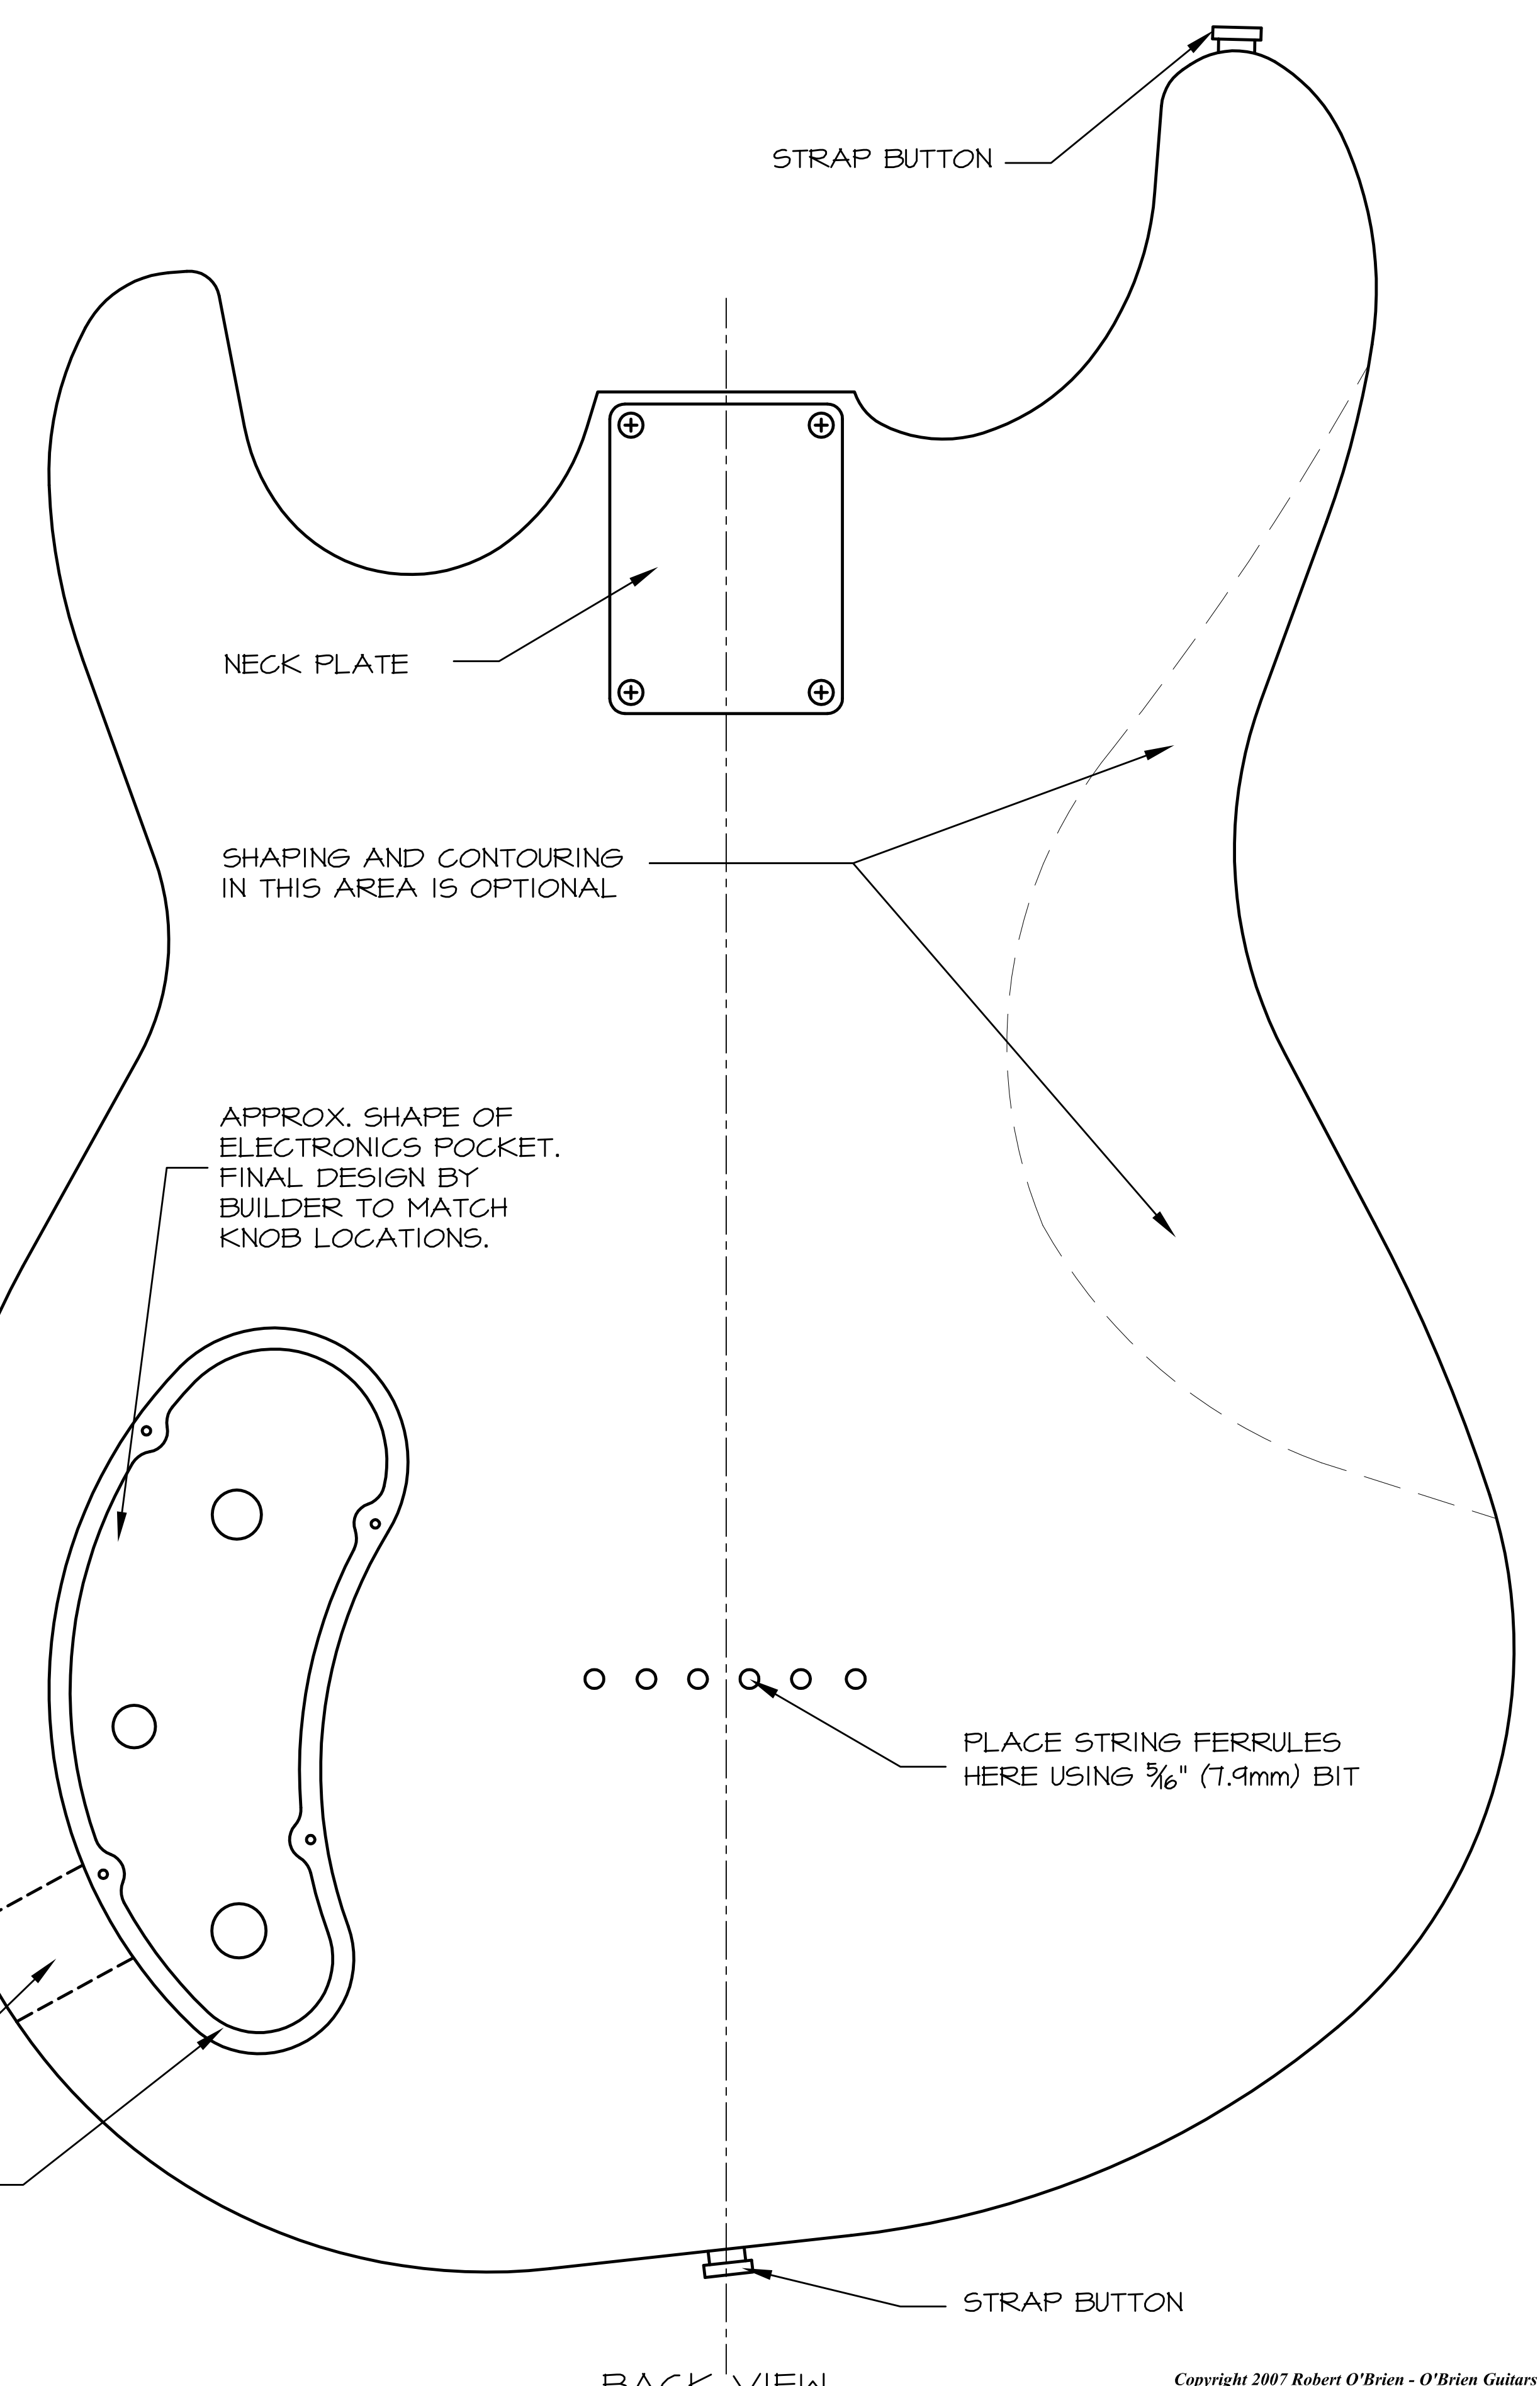

Fret Position Chart
25.5" Scale (647.7mm)

Fret	Dist. From Nut	
1	1.431in.	36.353mm
2	2.782in.	70.665mm
3	4.057in.	103.051mm
4	5.261in.	133.620mm
5	6.397in.	162.473mm
6	7.469in.	189.707mm
7	8.481in.	215.412mm
8	9.436in.	239.675mm
9	10.338in.	262.575mm
10	11.189in.	284.191mm
11	11.992in.	304.593mm
12	12.750in.	323.850mm
13	13.466in.	342.026mm
14	14.141in.	359.182mm
15	14.779in.	375.376mm
16	15.380in.	390.660mm
17	15.948in.	405.087mm
18	16.484in.	418.703mm
19	16.990in.	431.556mm
20	17.468in.	443.687mm
21	17.919in.	455.138mm
22	18.344in.	465.945mm

NUT SLOT:
1/8" [3.2mm] WIDE
3/16" [4.7mm] DEEP

NOTE:
BODY DEPTH: 1 3/4" (44.45mm)
BODY MATERIAL: ALDER